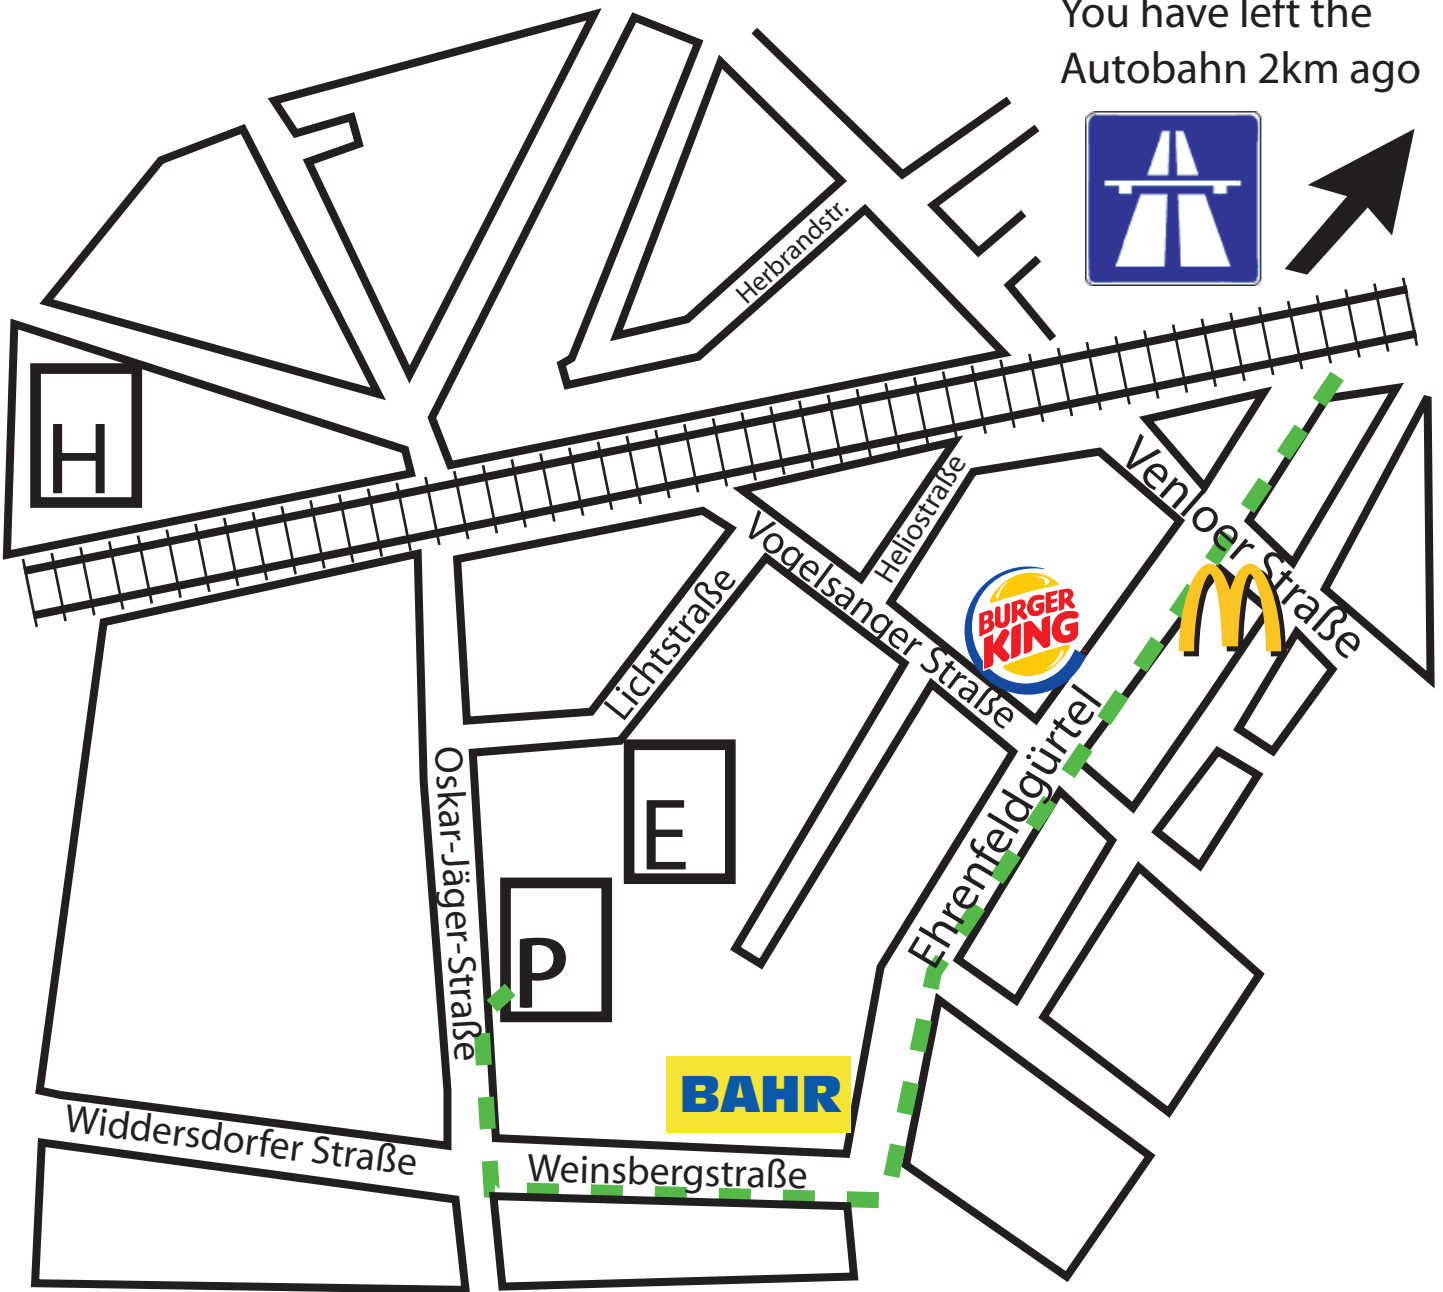

You have left the  
Autobahn 2km ago

-  Evoke's Partyplace
-  Official Parkingspace
-  Hotel Regina

The number of the Evoke Hotline is +49 173/8441346